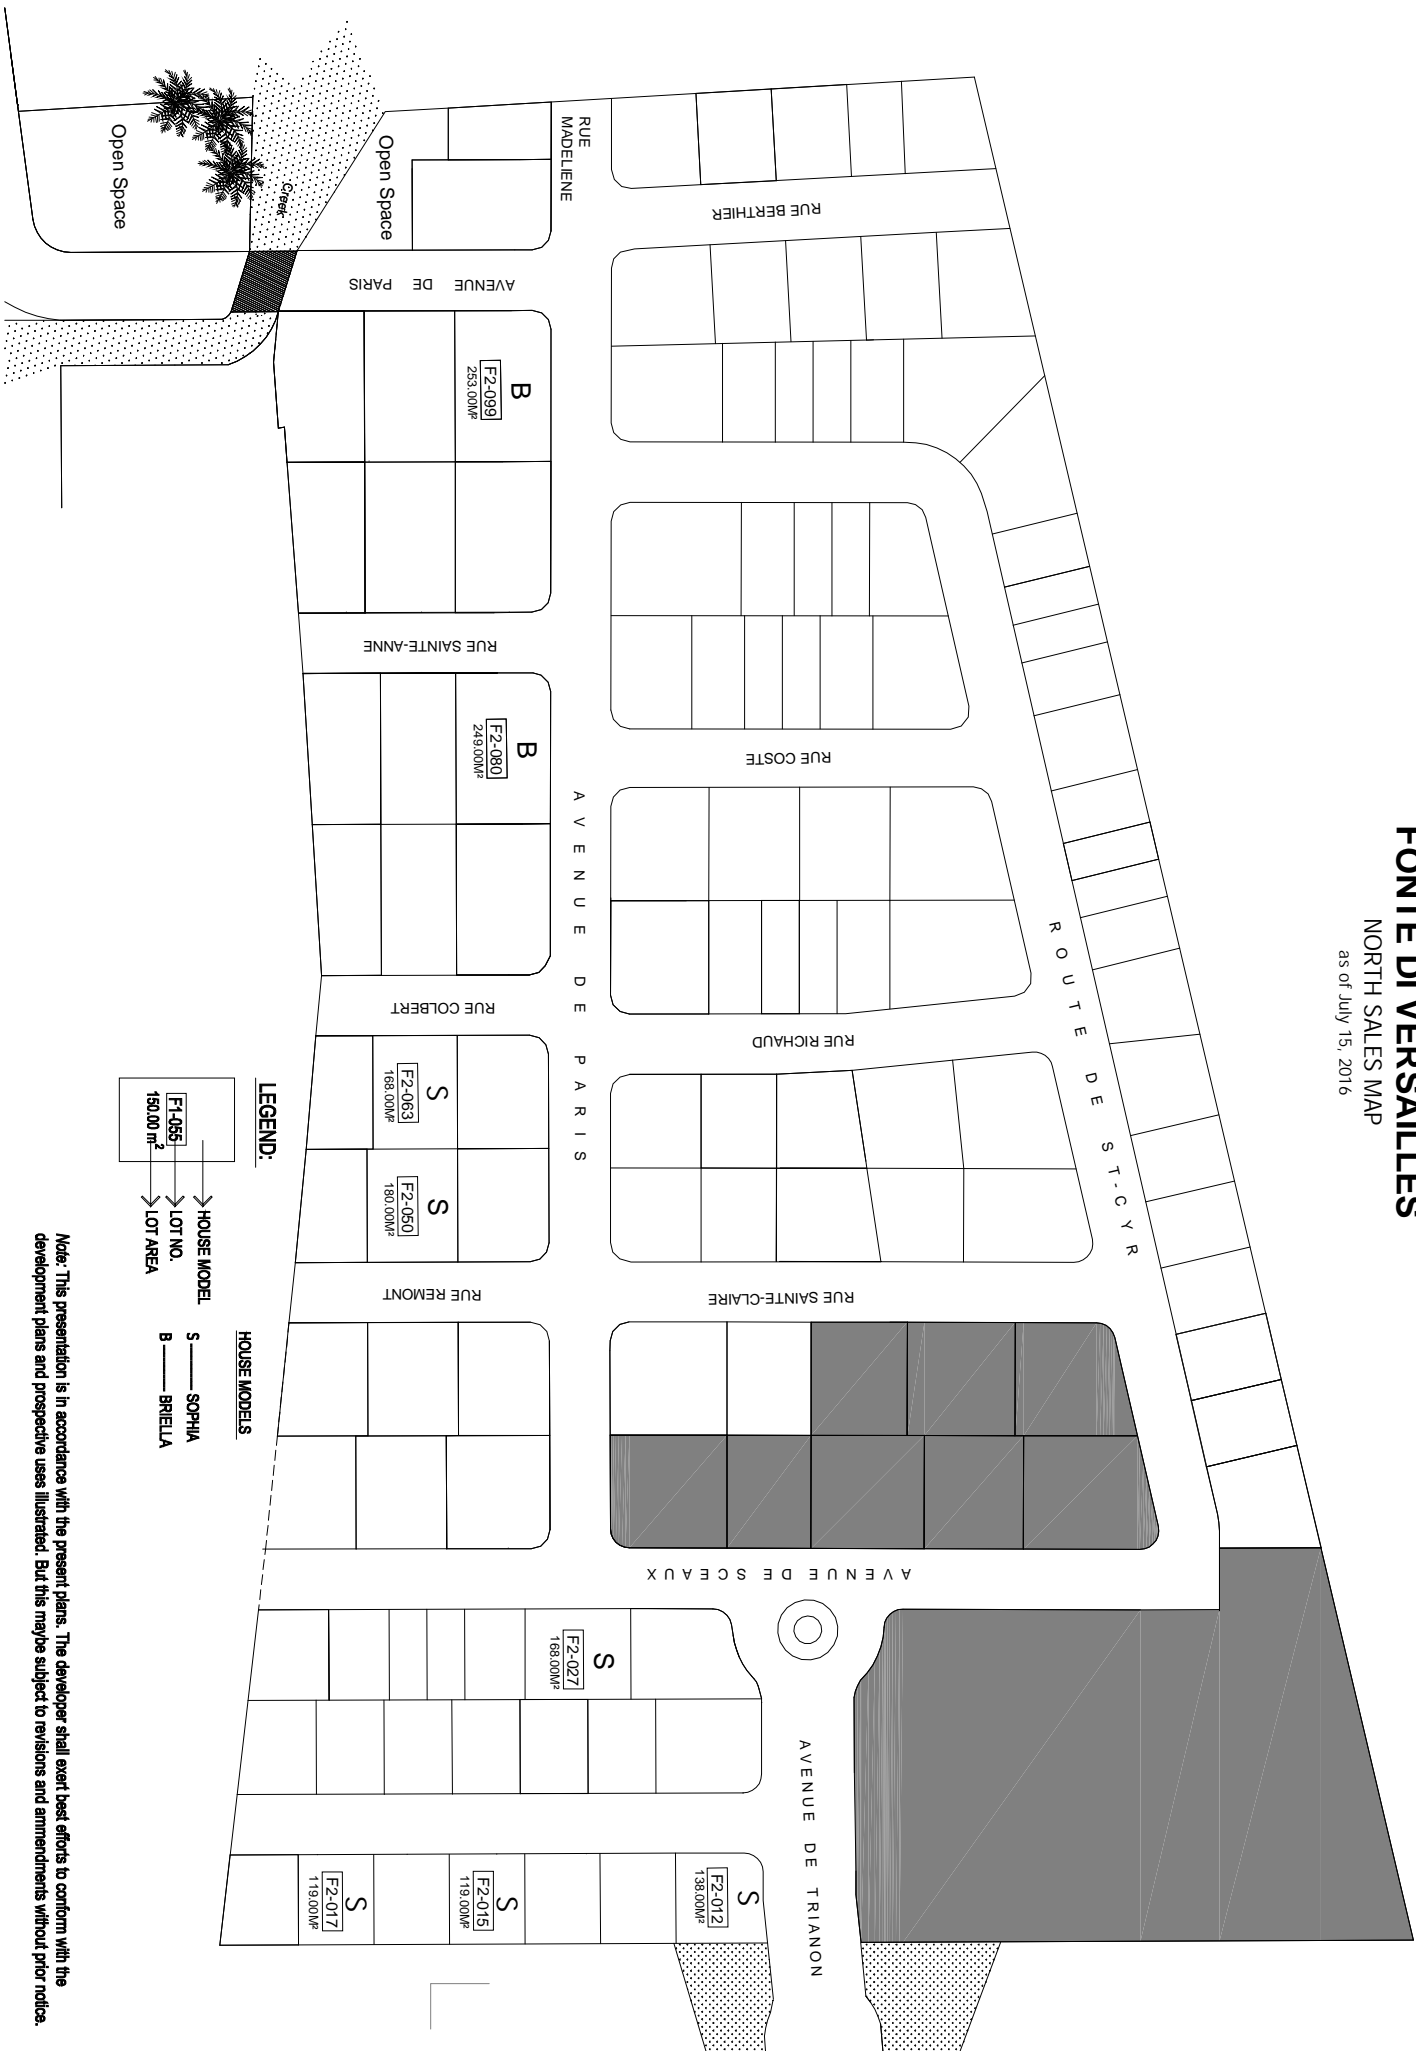

FORTE DI VERSAILLES

NORTH SALES MAP

as of July 15, 2016

LEGEND:

Note: This presentation is in accordance with the present plans. The developer shall exert best efforts to conform with the development plans and prospective uses illustrated. But this map is subject to revisions and amendments without prior notice.